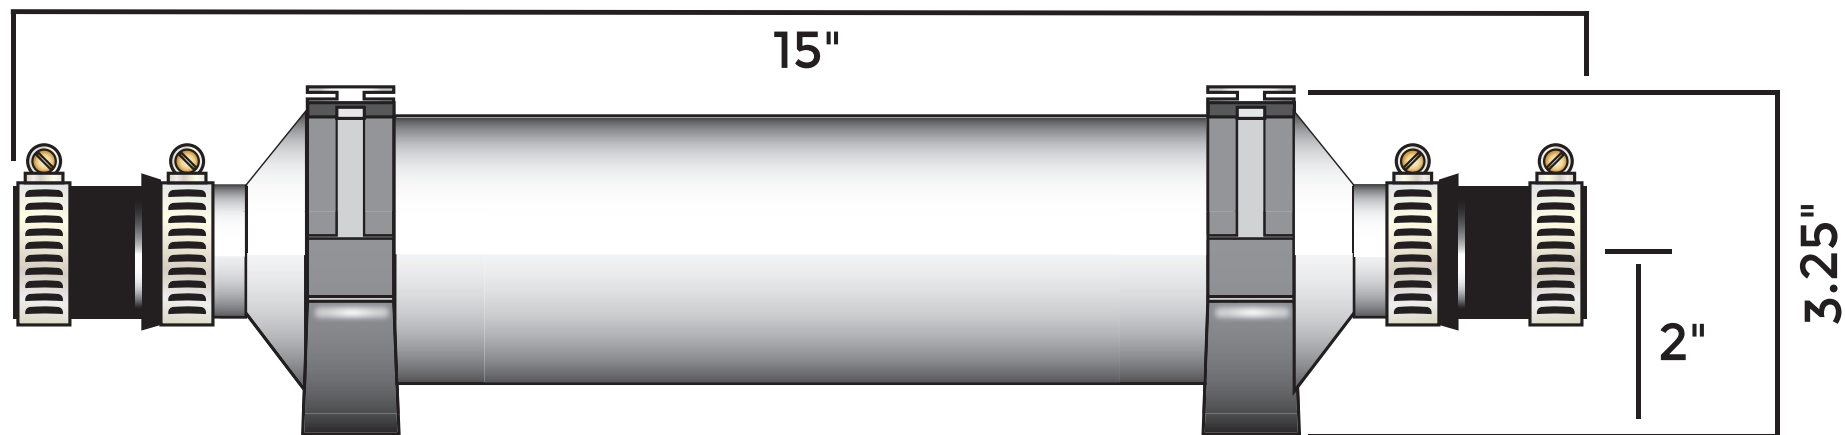

JJM® CBM-225

CBM-225 Included Parts
(2) Acid Proof Poly Couplings
(2) Mounting Brackets
(4) Stainless Steel Clamps
(2) 3/4" Barb Fittings

Part No.	MBH	GPH	Material	Pellets	Inlet/Outlet
5002	225 max.	1.7	Clear PVC	1.2 lbs	3/4" Barb