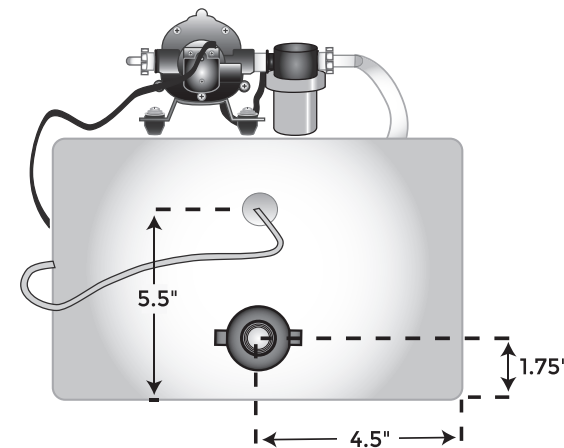

NB-6P Included Parts	
(1)	1" Bulkhead Fittings
(1)	Taco SR-501 Relay
(1)	Shurflo Pump 8025-213-236
(1)	Float Switch

Part No.	MBH	GPH	Material	Pellets	Inlet/Outlet
2008	4,000	30	Poly	31.5 lbs.	1" Port