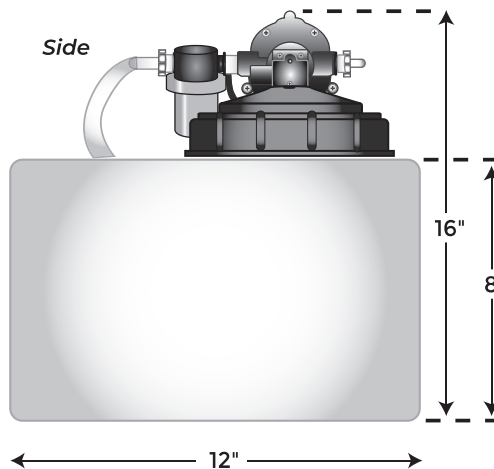

NB-6P Included Parts	
(1)	1" Bulkhead Fittings
(1)	Taco SR-501 Relay
(1)	Shurflo Pump 8025-213-236
(1)	Float Switch

Part No.	MBH	GPH	Material	Pellets	Inlet/Outlet
2008	4,000	30	Poly	31.5 lbs.	1" Port