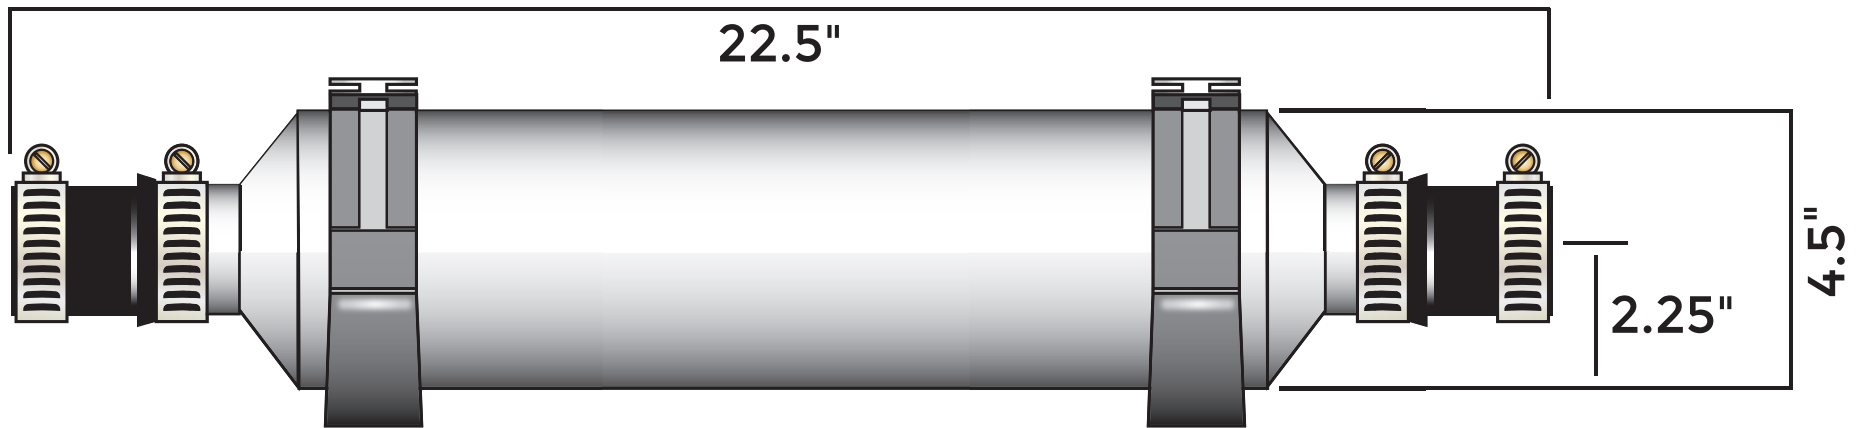

JJM® CBM-226

CBM-226 Included Parts
(2) Acid Proof Poly Couplings
(4) Stainless Steel Clamps
(2) Mounting Brackets

Part No.	MBH	GPH	Material	Pellets	Inlet/Outlet
5003	1,500 max.	11	Clear PVC	7.2 lbs	1" Sch40