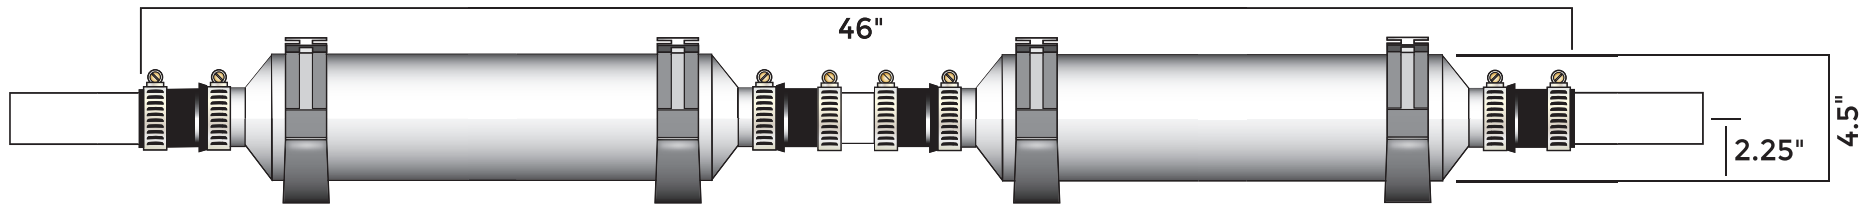

JJM® CBM-227

SIDE VIEW

CBM-227 Included Parts
(4) Acid Proof Poly Couplings
(8) Stainless Steel Clamps
(4) Mounting Brackets
Optional Fittings Kit for Parallel and Serpentine: (4) 1" Sch40 PVC Street Ells, (2) 1" Sch40 PVC Tees

Part No.	MBH	GPH	Material	Pellets	Inlet/Outlet
5004	3,000 max.	24	Clear PVC	14.4 lbs	1" Sch40